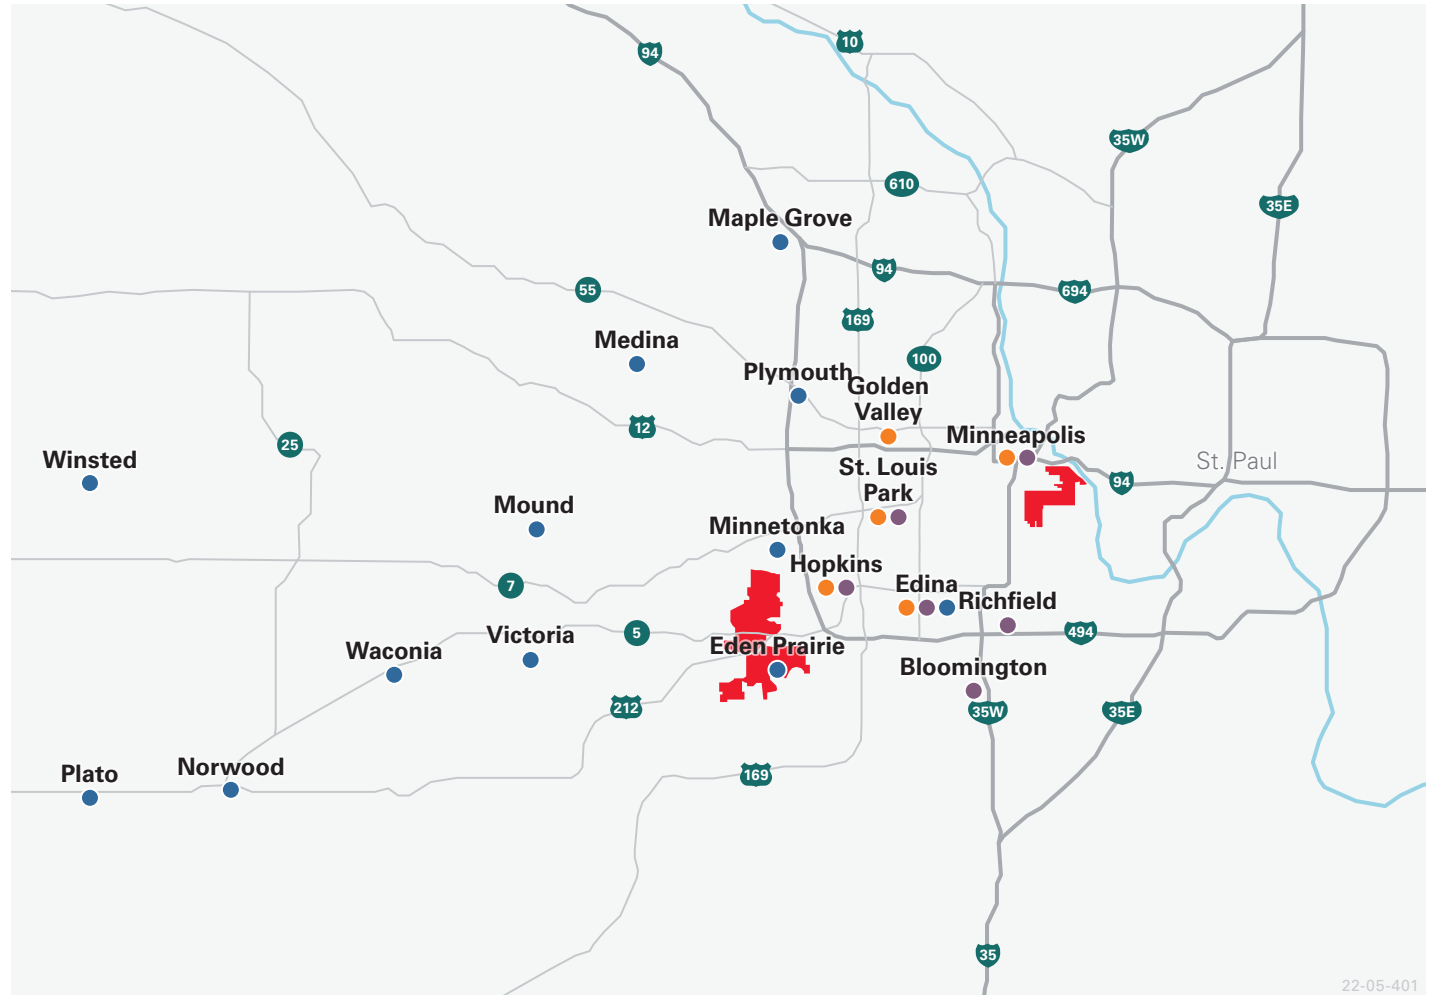

## April – June

Minneapolis (except the areas in the MN Flex Pricing Pilot), St. Louis Park, Golden Valley, Hopkins and Edina

Q3:

## July – September

Minneapolis, St Louis Park, Hopkins, Edina, Richfield, Bloomington

Q4:

## October – December

Edina, Minnetonka, Plymouth, Medina, Eden Prairie, Mound, Victoria, Waconia, Winsted, Plato, Norwood, Maple Grove

22-05-401

 Flex Pricing Pilot areas